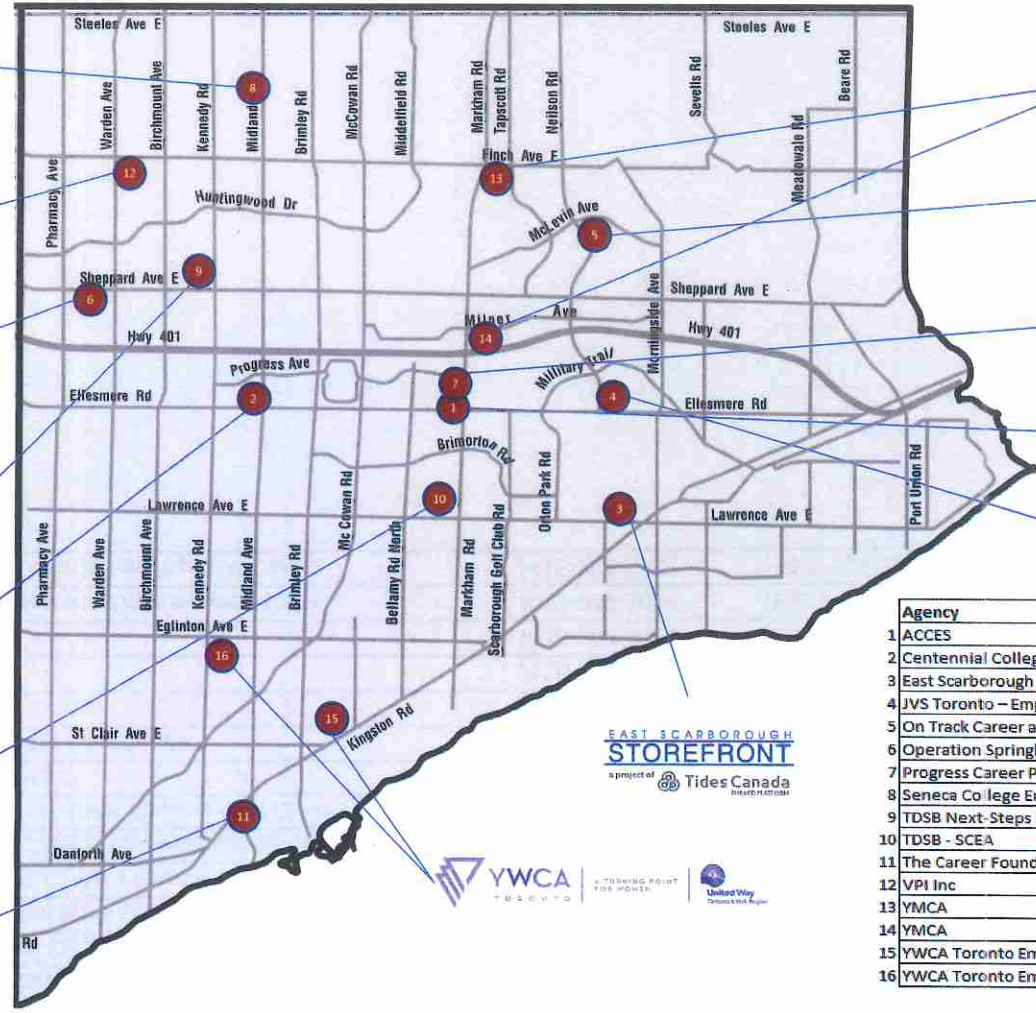

Employment Ontario Service Providers in Scarborough

Seneca
www.workforceready.ca

VPI working solutions

springboard
CONNECT INSPIRE ACHIEVE

Next-Steps Employment Centres
www.next-steps.ca

CENTENNIAL
1966-2016

SCEA
Scarborough Centre for Employment Advancement

THE CAREER FOUNDATION
Developing Human Potential

On-Track
EMPLOYMENT SERVICES

PCPI
Progress Career Planning Institute

ACCES
EMPLOYMENT
Making Connections

JVS
JVS TORONTO

EAST SCARBOROUGH STOREFRONT
a project of Tides Canada

YWCA
TORONTO
A TURNING POINT FOR WOMEN

EMPLOYMENT ONTARIO
Your job is out there. We'll help you find it.

This Employment Ontario service is funded in part by the Government of Canada and the Government of Ontario.

Agency	Telephone	Address
1 ACCES	416-431-6847	2100 Ellesmere Road, Suite 250
2 Centennial College Community Employment Service	416-289-5258	1163 Ellesmere Road
3 East Scarborough Storefront	416-208-9889	4040 Lawrence Avenue East
4 JVS Toronto – Employment Source	416-286-0505	2868 Ellesmere Road
5 On Track Career and Employment Services	416-283-5229	1371 Neilson Road, Suite 113
6 Operation Springboard	416-849-4421	3195 Sheppard Avenue East, Unit 105
7 Progress Career Planning Institute	416-439-8448	1200 Markham Road, Suite 400
8 Seneca College Employment Services	416-293-3722	3660 Midland Avenue
9 TDSB Next-Steps Employment Centre	416-396-8110	3850 Sheppard Avenue East
10 TDSB - SCEA	416-396-8100	3478 Lawrence Avenue East
11 The Career Foundation	416-264-2100	2437 Kingston Road, Suite 102
12 VPI Inc	416-293-7489	3443 Finch Avenue East
13 YMCA	416-335-5490	5635 Finch Avenue East
14 YMCA	416-609-9622	10 Milner Business Court
15 YWCA Toronto Employment Centre	416-269-0090	3090 Kingston Road
16 YWCA Toronto Employment Centre	416-264-5788	2425 Eglinton Avenue East